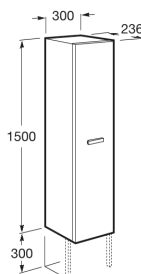

NEW VICTORIA

Reversible column unit

DIMENSIONS

Length 300 mm
 Width 236 mm
 Height 1500 mm

COLOURS AND FINISHES

PRICE (VAT INCLUDED)

£412.37

TECHNICAL DRAWINGS

FEATURES

- Closing and opening system: Soft close doors
- Door type: Hinged
- Doors and drawers combination: 1 door
- Furniture configuration: Doors
- Installation type: Wall-hung, Wall-hung with optional legs
- Legs compatibles: 2 Legs
- Reversible